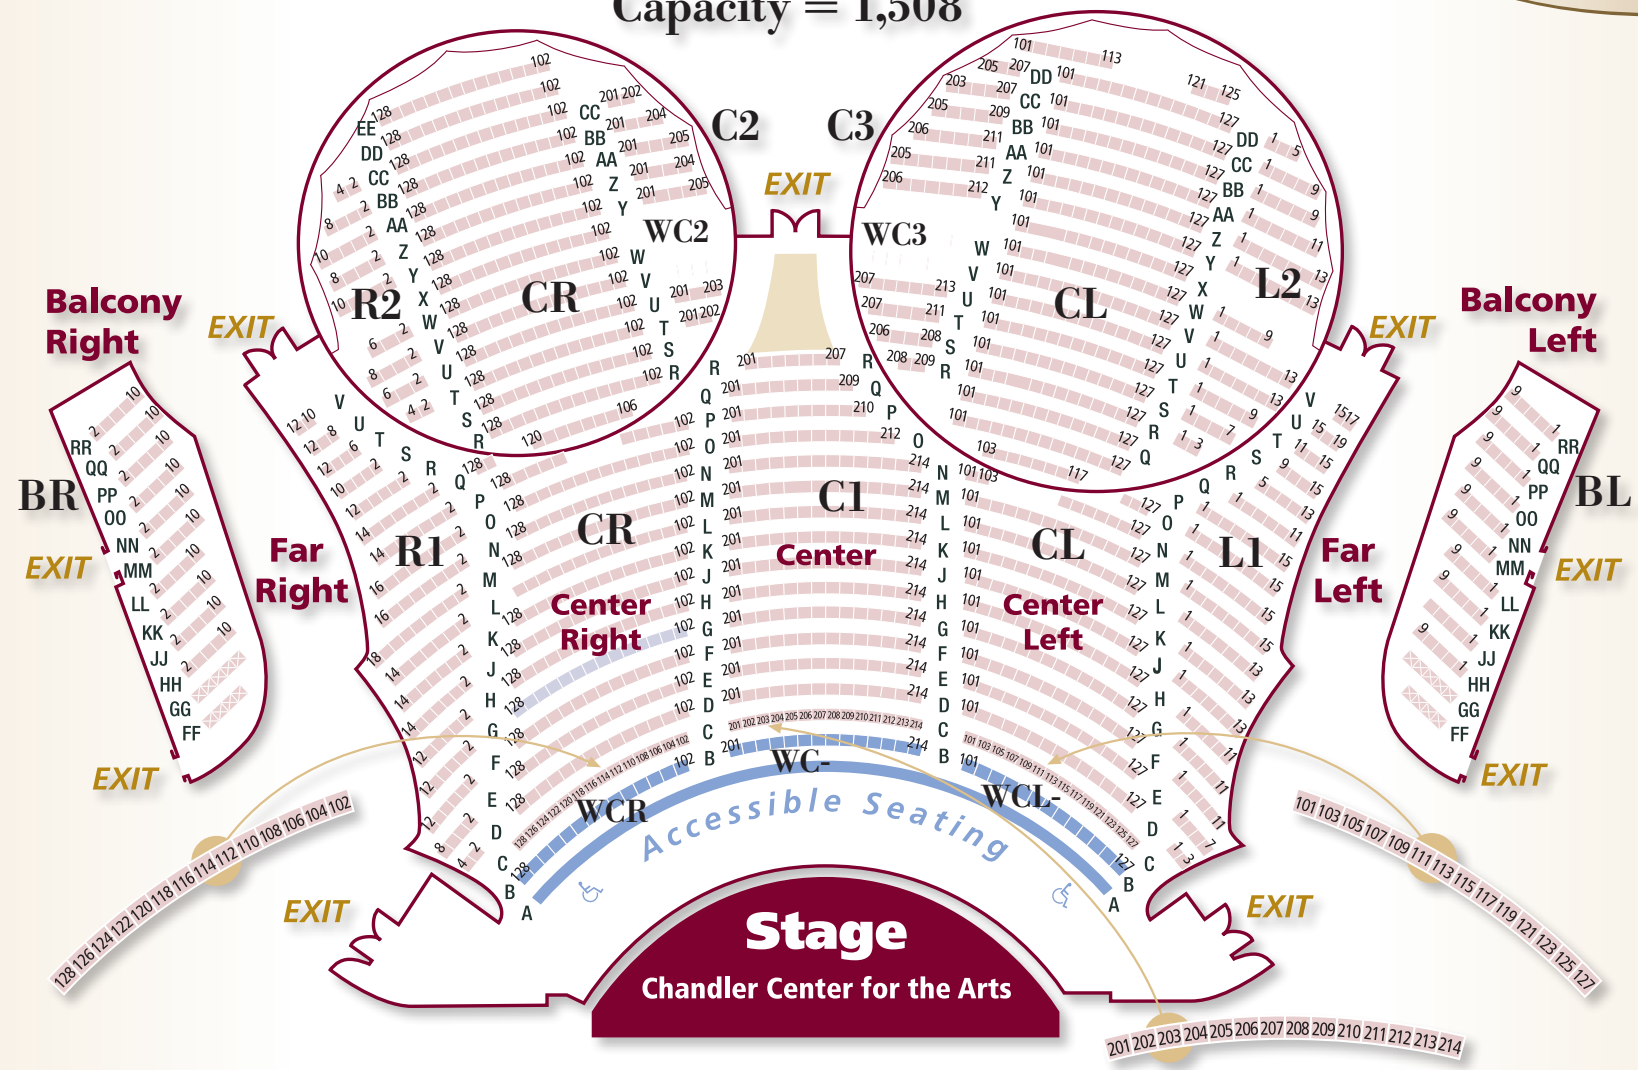

Chandler Center for the Arts

Capacity = 1,508

- No seating further than 100 feet from stage.
- No elevator to balconies.